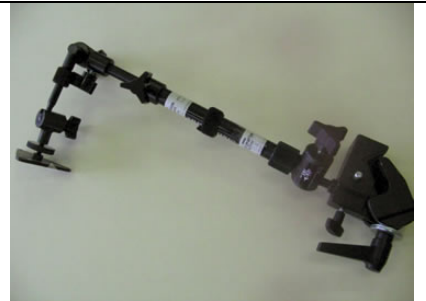

Accessibility

AbleNet Powerlink 3

Universal Mounting Arm

Slim Arm Mounting Arm

Switch Interface

Touch Window

Touch Window On Computer